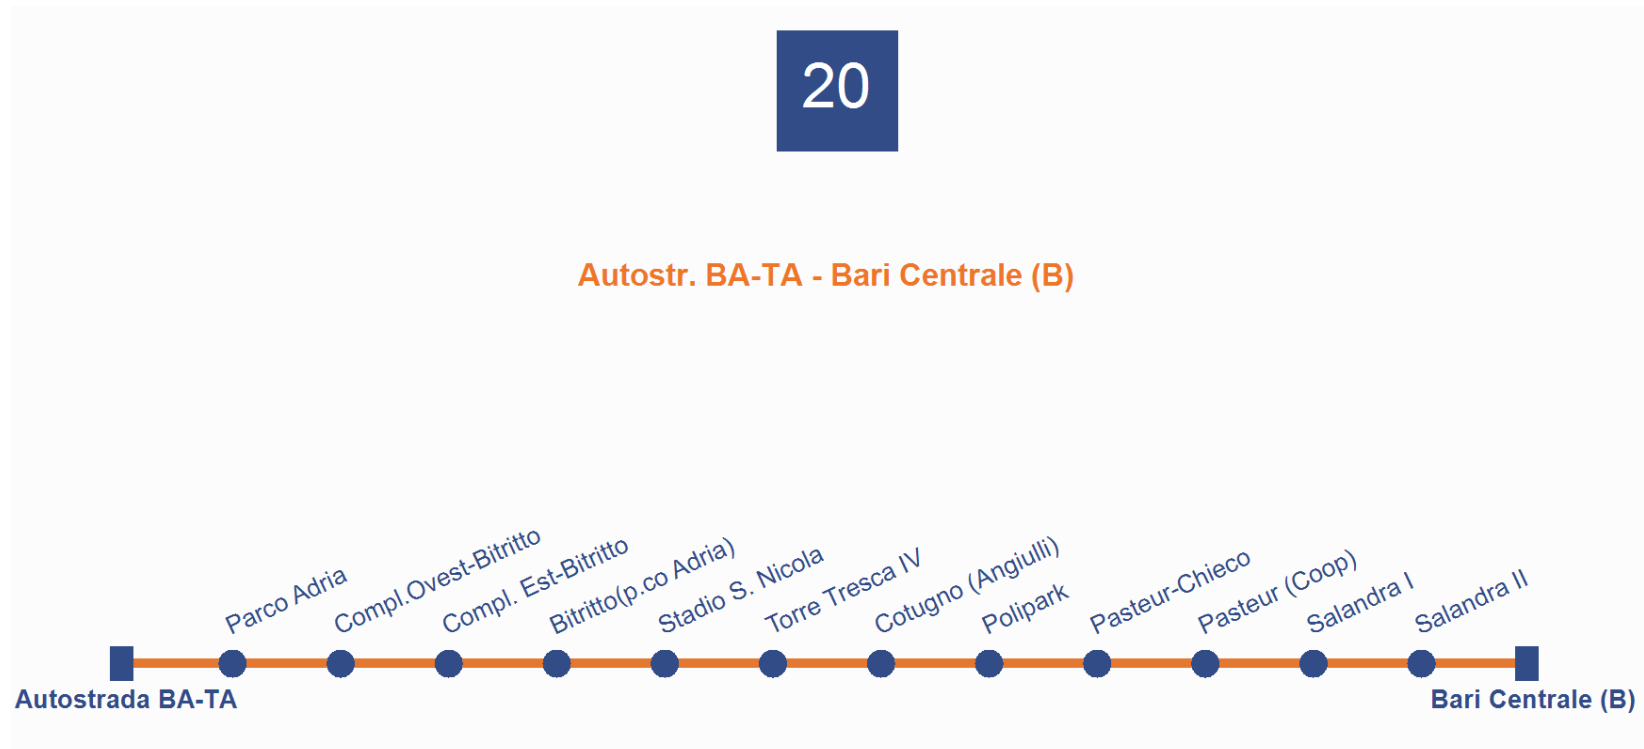

ORARIO IN VIGORE dal 01/09/2024 00:00:00

telefono 0805393111 (centralino)- Numero verde 800 450444
www.amtab.it

SERVIZIO FERIALE

**N.B. Nel grafico del percorso sono indicati solo i punti notevoli.
Il dettaglio di tutte le fermate bus è rappresentato nelle pagine seguenti.**